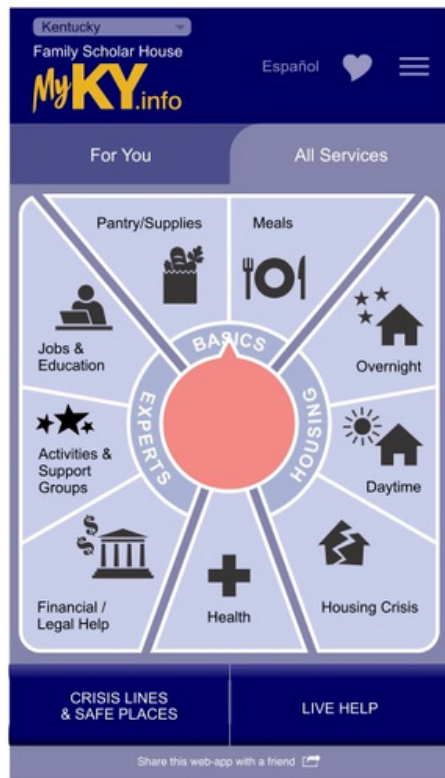

Myky.info is a safety net web-app designed to help those in need and in crisis.

MYKY.INFO

Myky.info is an app available on your phone, a computer or various kiosk throughout the state of Kentucky. The kiosks are located at various places, such as public libraries, community centers, and schools! Within the app you will find free resources organized by category and by your own personal demographics.

Within the app you will find resources such as food pantries, clothing banks, homeless shelters, rent and transportation assistance, legal help, educational help, medical help, and so much more. There are thousands of services within the app! You can access the app in English and Spanish. More languages to come!

OUR MISSION

Family Scholar House's mission is to end the cycle of poverty and transform our community by empowering families and youth to succeed in education and achieve life-long self-sufficiency. Family Scholar House provides supportive housing, programs and assistance to empower participants to achieve their personal, educational and career goals.

**403 Reg Smith
Circle, Louisville,
KY 40208**

FAMILY SCHOLAR[®]
H O U S E

FAMILYSCHOLARHOUSE.ORG

MYKY.INFO